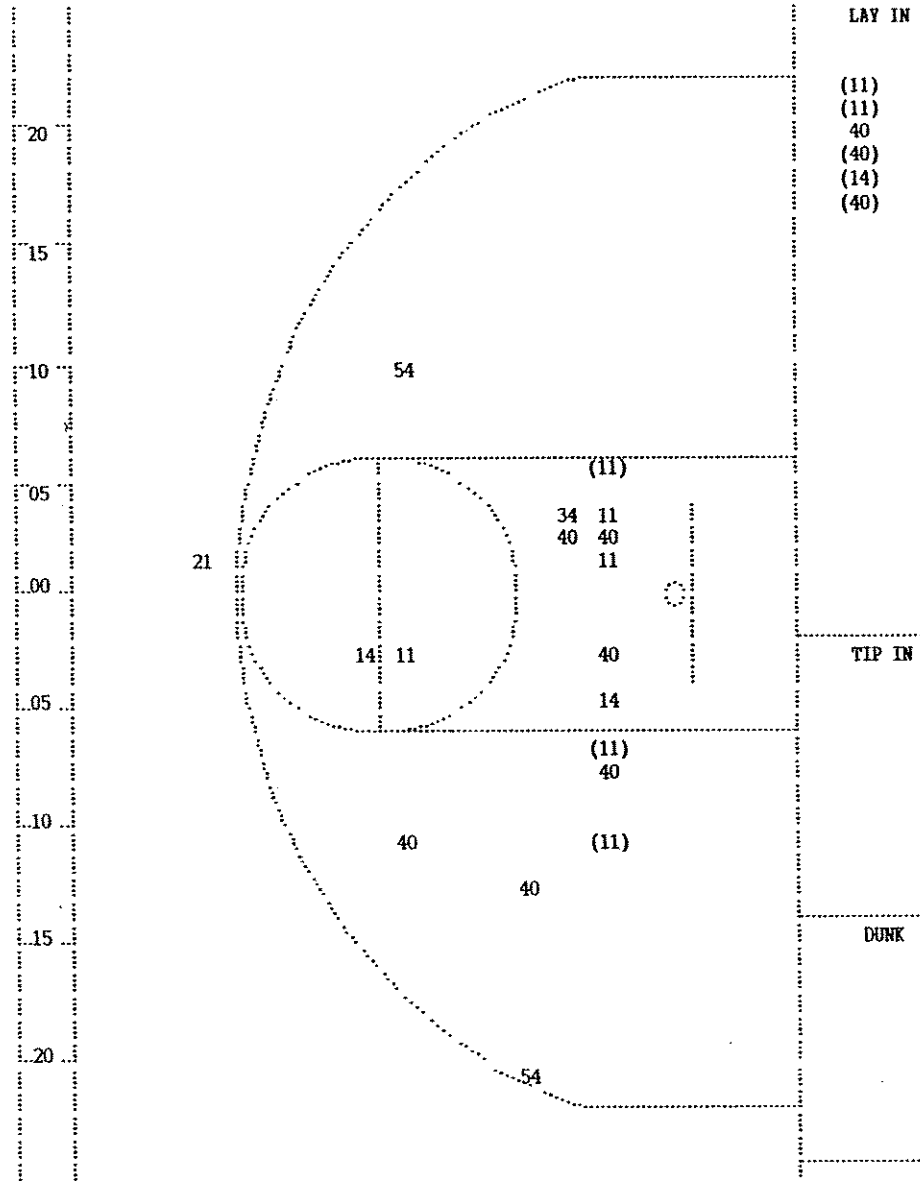

HENRY CLAY

Player	Player	Player
11 - Nichols, S 5 / 8 62.5%	34 - Jackson, R 0 / 1 0.0%	
54 - Carter, La 0 / 2 0.0%		
40 - Bryant, Sh 2 / 9 22.2%		
14 - Palmer, Che 1 / 3 33.3%		
21 - Jackson, M 0 / 1 0.0%		
Layups 1-9 Ft 10-15 Ft Over 15 Ft 3 Pointers Total		
5 / 6 2 / 10 1 / 4 0 / 2 0 / 2 8 / 24		
83.3% 20.0% 25.0% 0.0% 0.0% 33.3%