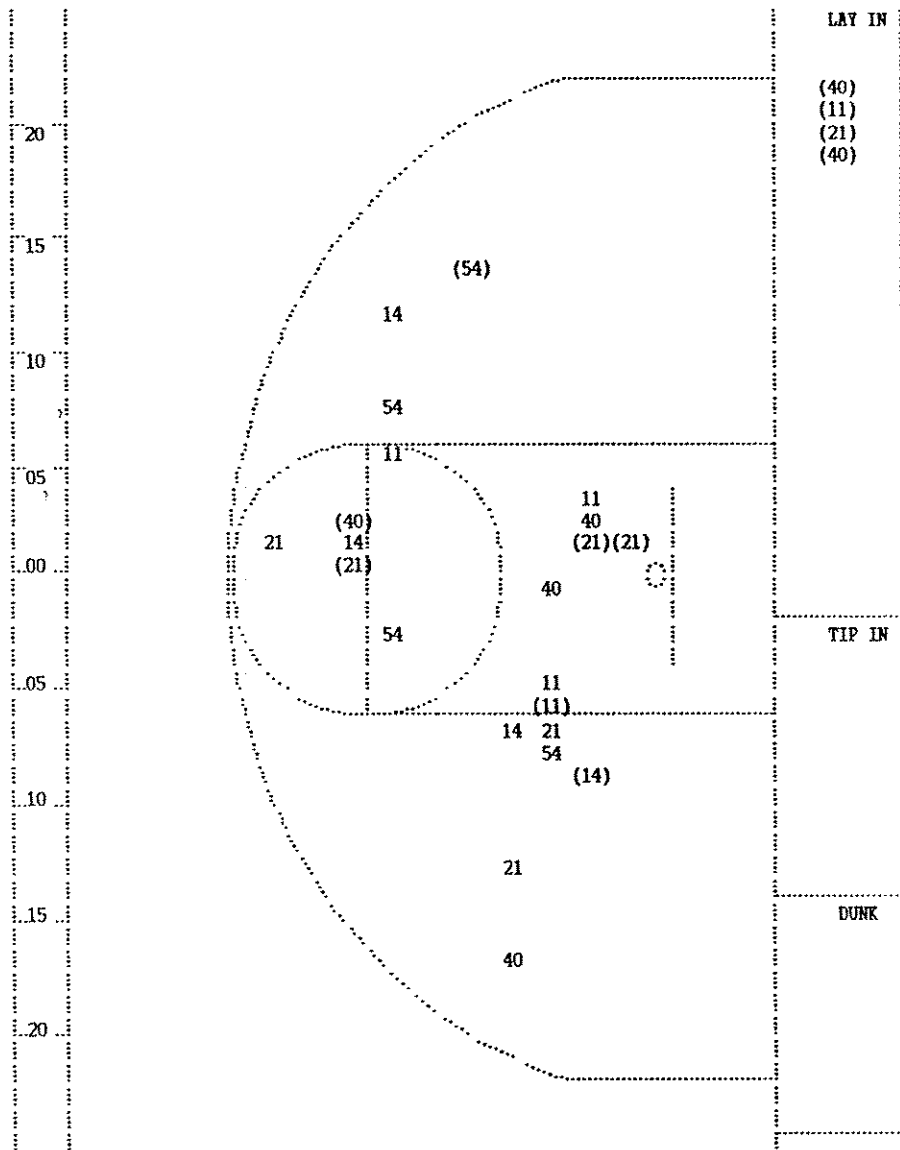

GEORGE ROGERS CLARK				
Player		Player		Player
32 - Davis, Ste	3 / 4	75.0%		
30 - Conkwright	3 / 4	75.0%		
12 - Thomas, Ma	1 / 5	20.0%		
Layups	1-9 Ft	10-15 Ft	Over 15 Ft	3 Pointers Total
3 / 3	3 / 6	0 / 3	1 / 1	7 / 13
100.0%	50.0%	0.0%	100.0%	53.8%

HENRY CLAY				
Player		Player		Player
11 - Nichols, S	2 / 5	40.0%		
54 - Carter, La	1 / 4	25.0%		
40 - Bryant, Sh	3 / 6	50.0%		
14 - Palmer, Che	1 / 4	25.0%		
21 - Jackson, M	4 / 7	57.1%		
Layups	1-9 Ft	10-15 Ft	Over 15 Ft	3 Pointers Total
4 / 4	4 / 11	2 / 7	1 / 4	11 / 26
100.0%	36.4%	28.6%	25.0%	42.3%