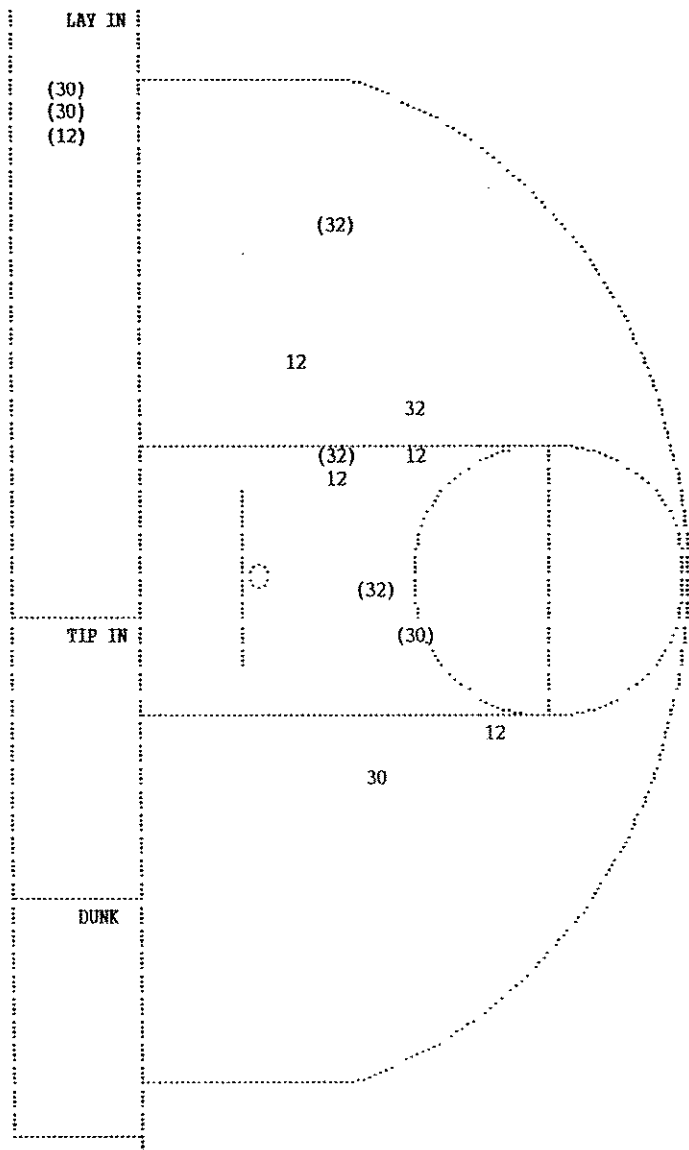

GEORGE ROGERS CLARK				
Player		Player		Player
32 - Davis, Ste	3 / 4	75.0%		
30 - Conkwright	3 / 4	75.0%		
12 - Thomas, Ma	1 / 5	20.0%		
Layups	1-9 Ft	10-15 Ft	Over 15 Ft	3 Pointers Total
3 / 3	3 / 6	0 / 3	1 / 1	7 / 13
100.0%	50.0%	0.0%	100.0%	53.8%

HENRY CLAY				
Player		Player		Player
11 - Nichols, S	2 / 5	40.0%		
54 - Carter, La	1 / 4	25.0%		
40 - Bryant, Sh	3 / 6	50.0%		
14 - Palmer, Che	1 / 4	25.0%		
21 - Jackson, M	4 / 7	57.1%		
Layups	1-9 Ft	10-15 Ft	Over 15 Ft	3 Pointers Total
4 / 4	4 / 11	2 / 7	1 / 4	11 / 26
100.0%	36.4%	28.6%	25.0%	42.3%