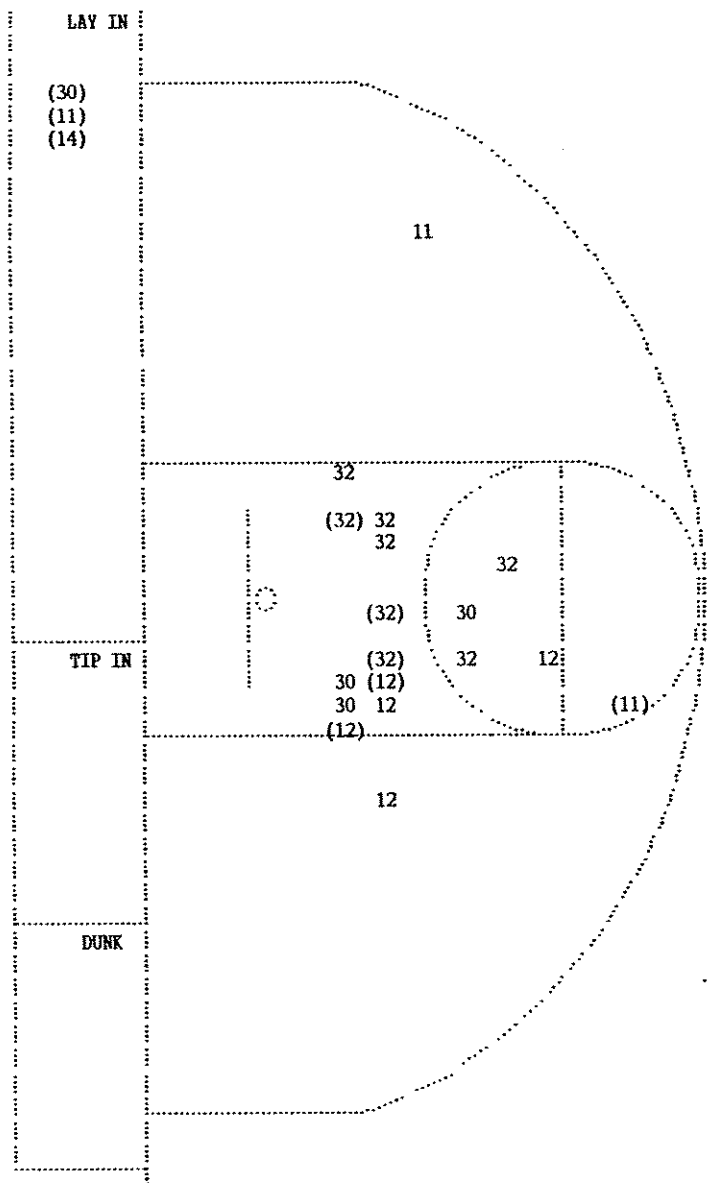

GEORGE ROGERS CLARK

Player	Player	Player
14 - Davis, Tif 1 / 1 100.0%		
32 - Davis, Ste 3 / 8 37.5%		
30 - Conkwright 1 / 4 25.0%		
11 - Lightner, 2 / 3 66.6%		
12 - Thomas, Ma 2 / 5 40.0%		
Layups 1-9 Ft 10-15 Ft Over 15 Ft 3 Pointers Total		
3 / 3 5 / 14 0 / 2 1 / 2 9 / 21		
100.0% 35.7% 0.0% 50.0% 42.9%